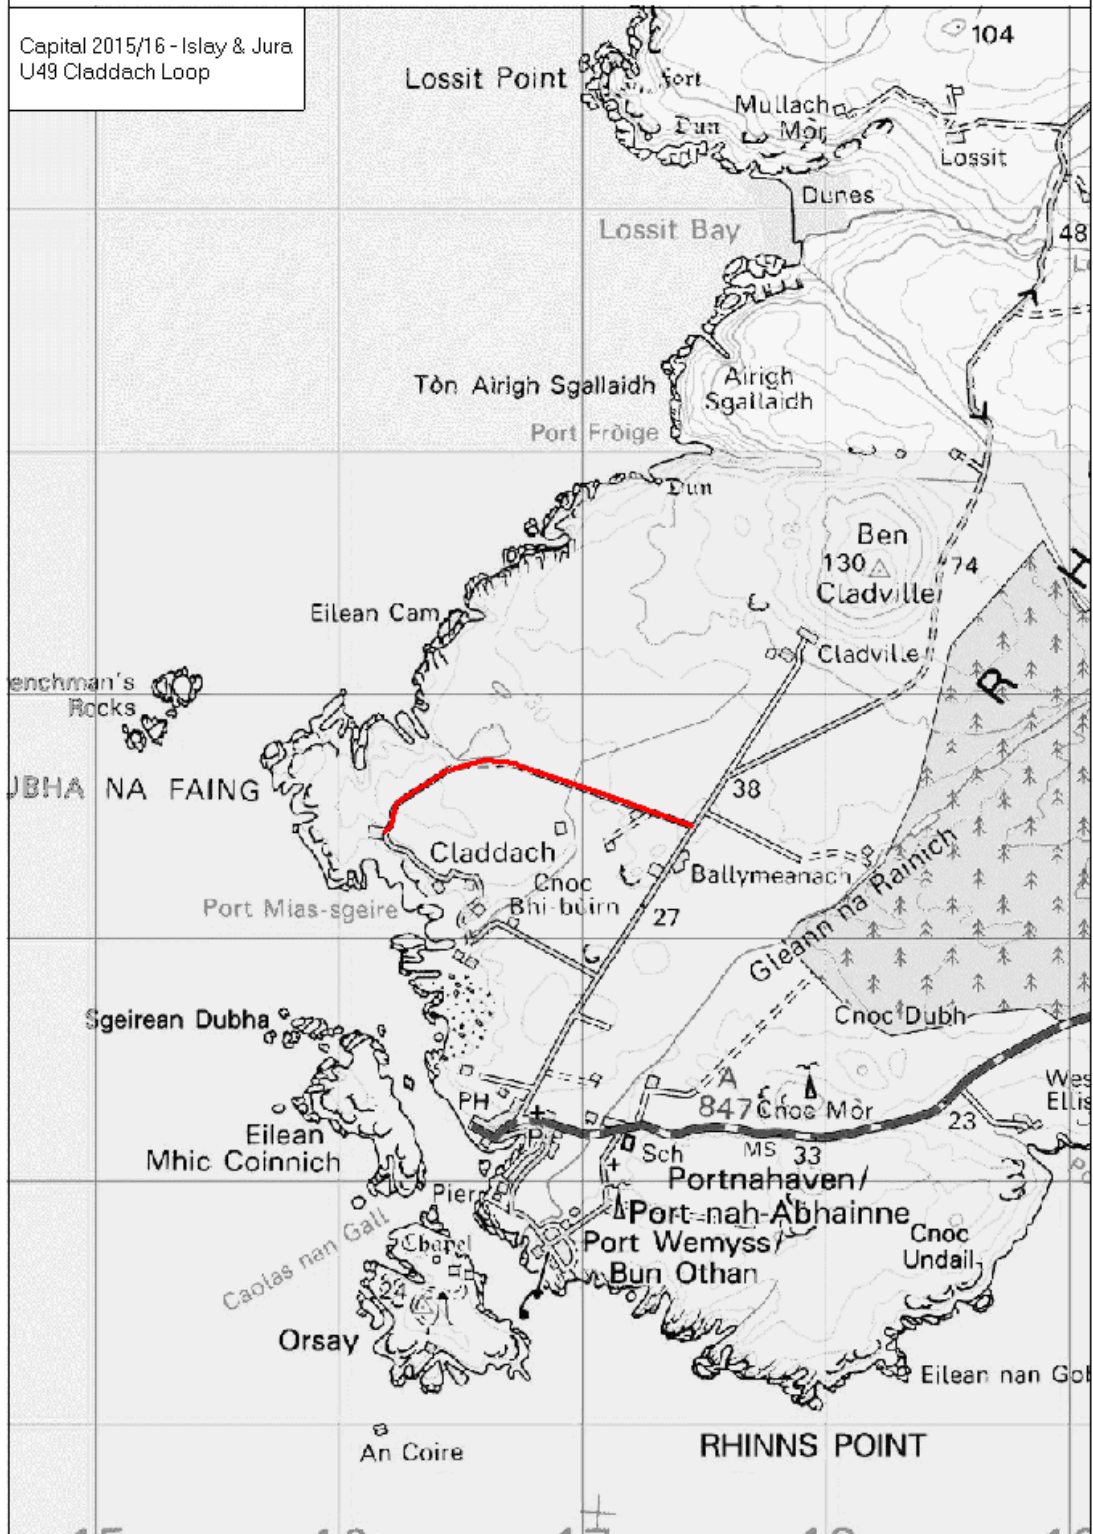

Capital 2015/16 - Islay & Jura
U47 Knockrome Village, Jura

Scale 1:20000

0 1km

Based upon OS 1:50000 Raster (5x5km) with the permission of the controller of Her Majesty's Stationery Office ©

Capital 2015/16 - Islay & Jura
U49 Claddach Loop

Scale 1:25000

0 1km

Based upon OS 1:50000 Raster (5x5km) with the permission of the controller of Her Majesty's Stationery Office ©