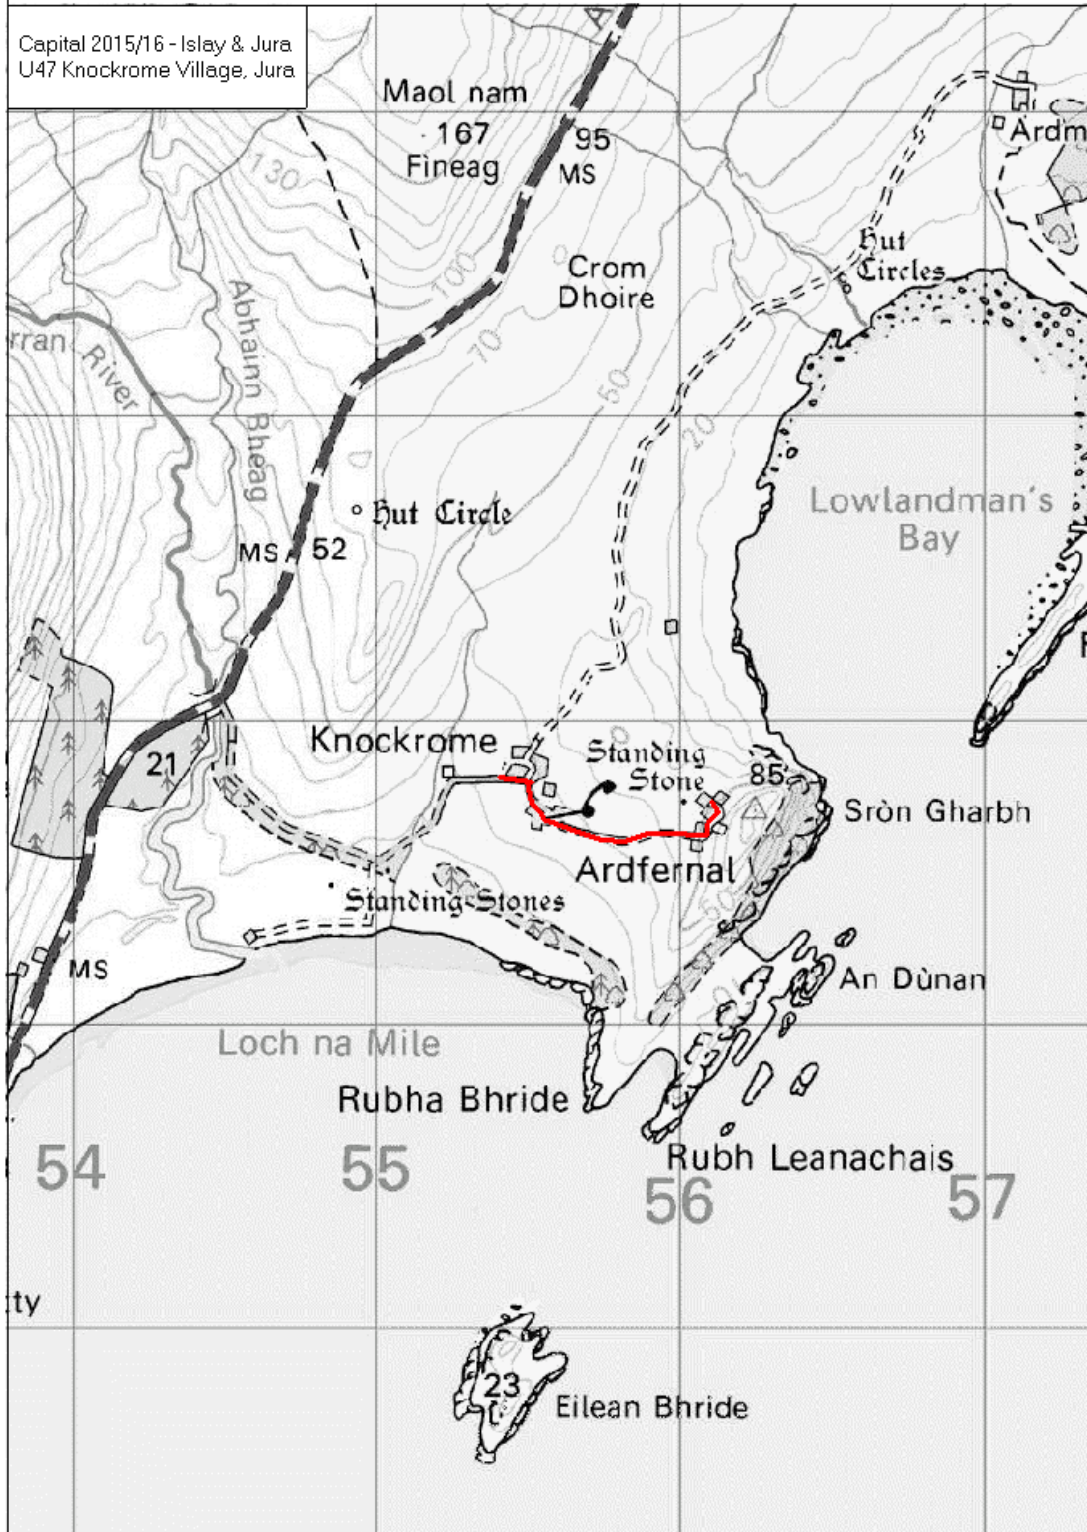

Capital 2015/16 - Islay & Jura
U47 Knockrome Village, Jura

Scale 1:20000

0 1km

Based upon OS 1:50000 Raster (5x5km) with the permission of the controller of Her Majesty's Stationery Office ©