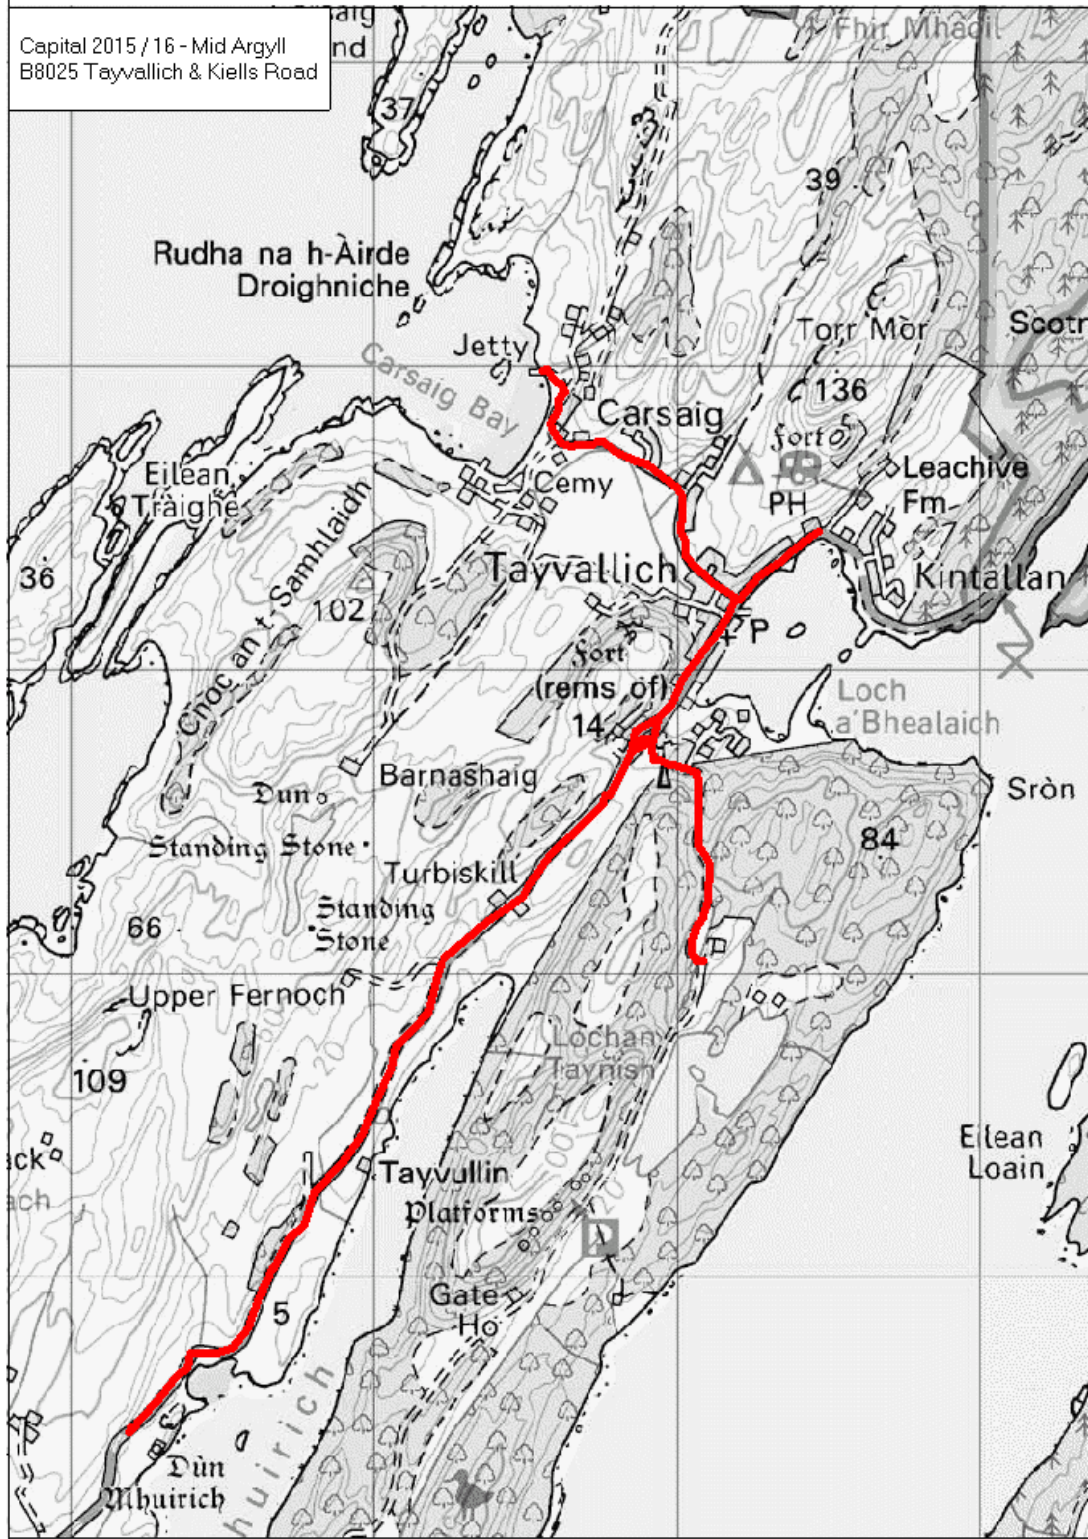

**Mid Argyll, Kintyre & the Islands
Capital 2015/16
Location Plans**

Capital 2015 / 16 - Mid Argyll
A816 Meadows

Scale 1:20000
Based upon OS 1:50000 raster (505km) with the permission of the controller of Her Majesty's Stationery Office ©

0 1km.

Capital 2015 / 16 - Mid Argyll
A816 Tibertich to Kilmartin Village

Capital 2015 / 16 - Mid Argyll
B8025 Tayvallich & Kiells Road

Scale 1:20000

Based upon OS 1:50000 Raster (505km) with the permission of the controller of Her Majesty's Stationery Office ©

Capital 2015/16 - Kintyre
 B842 East of Askomill

Capital 2015/16 - Kintyre
B842 Saddell

Scale 1:20000

0 1km.

Based upon OS 1:50000 Raster (625km) with the permission of the controller of Her Majesty's Stationery Office