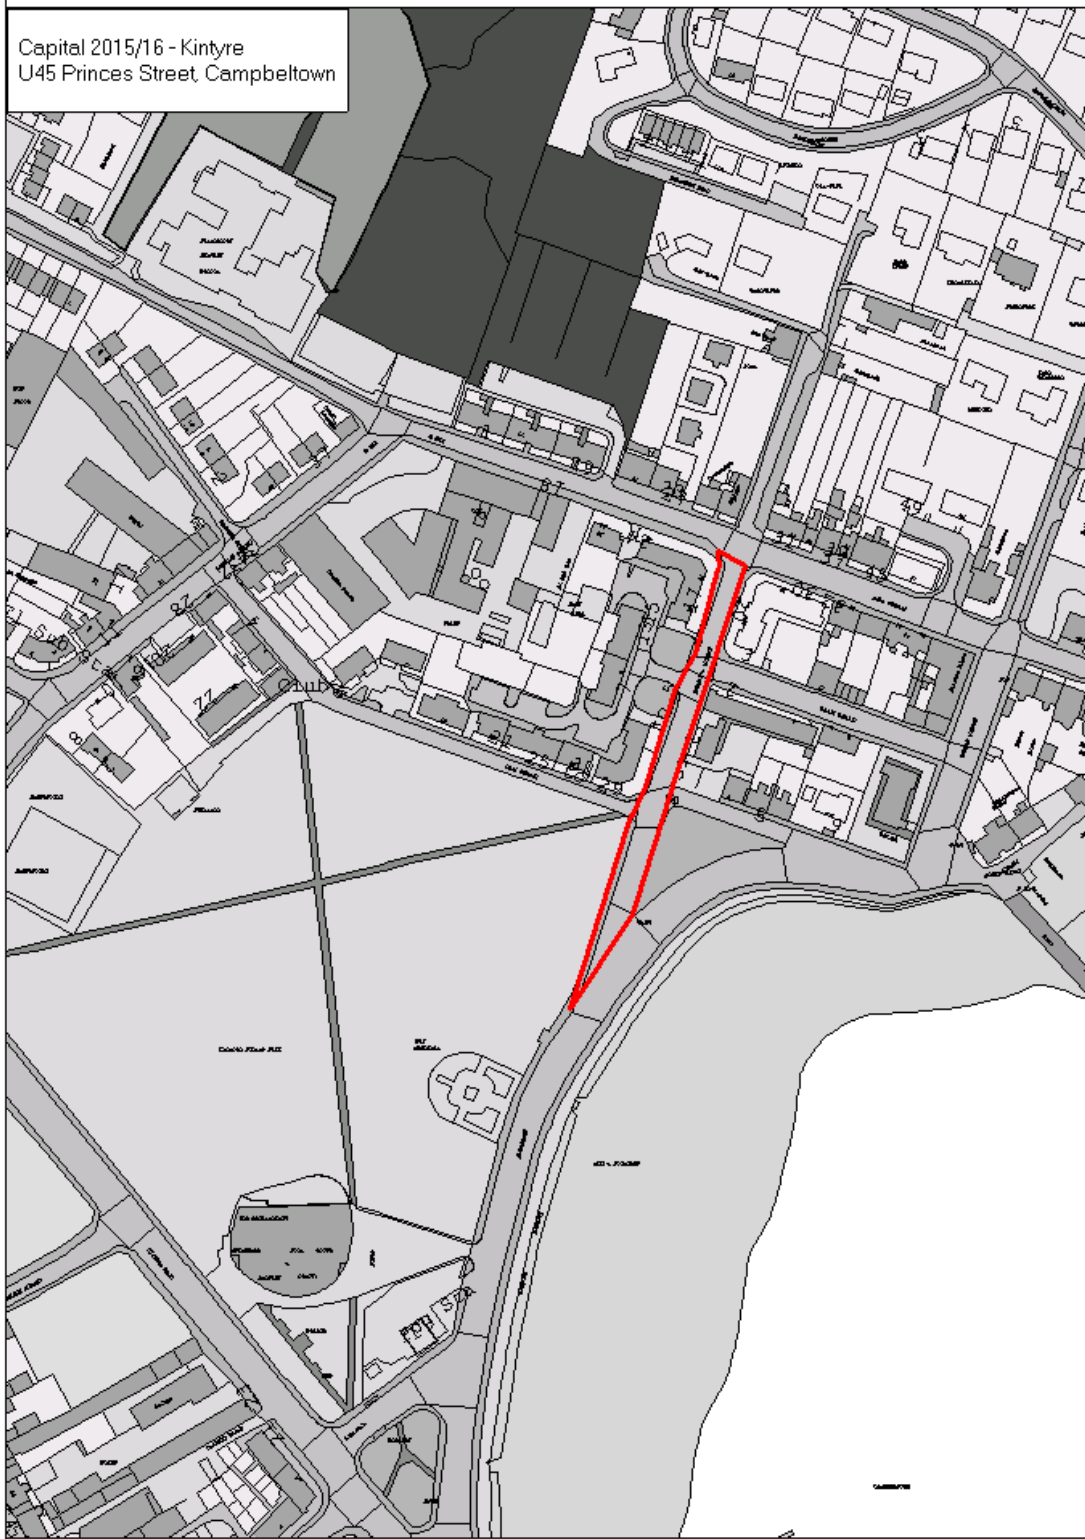

Capital 2015/16 - Kintyre
U45 Princes Street, Campbeltown

Scale 1:2500

0 100m.

Based upon OS MasterMap with the permission of the controller of Her Majesty's Stationery Office. ©