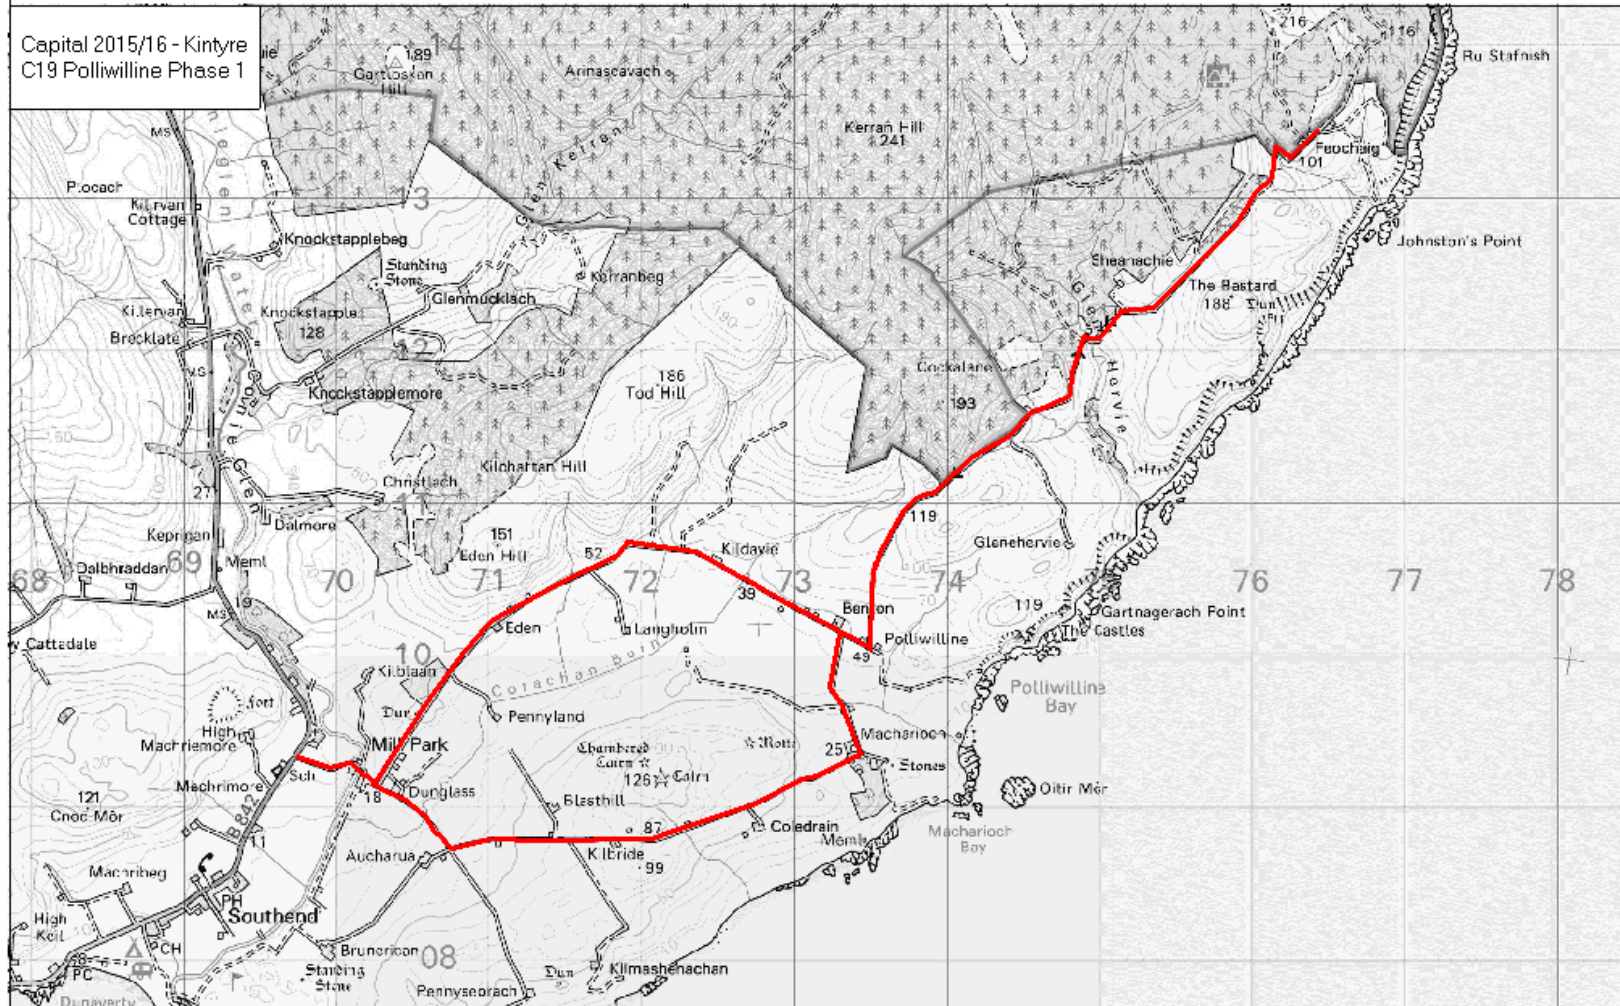

Capital 2015/16 - Kintyre
C19 Polliwilline Phase 1

Scale 1:40000