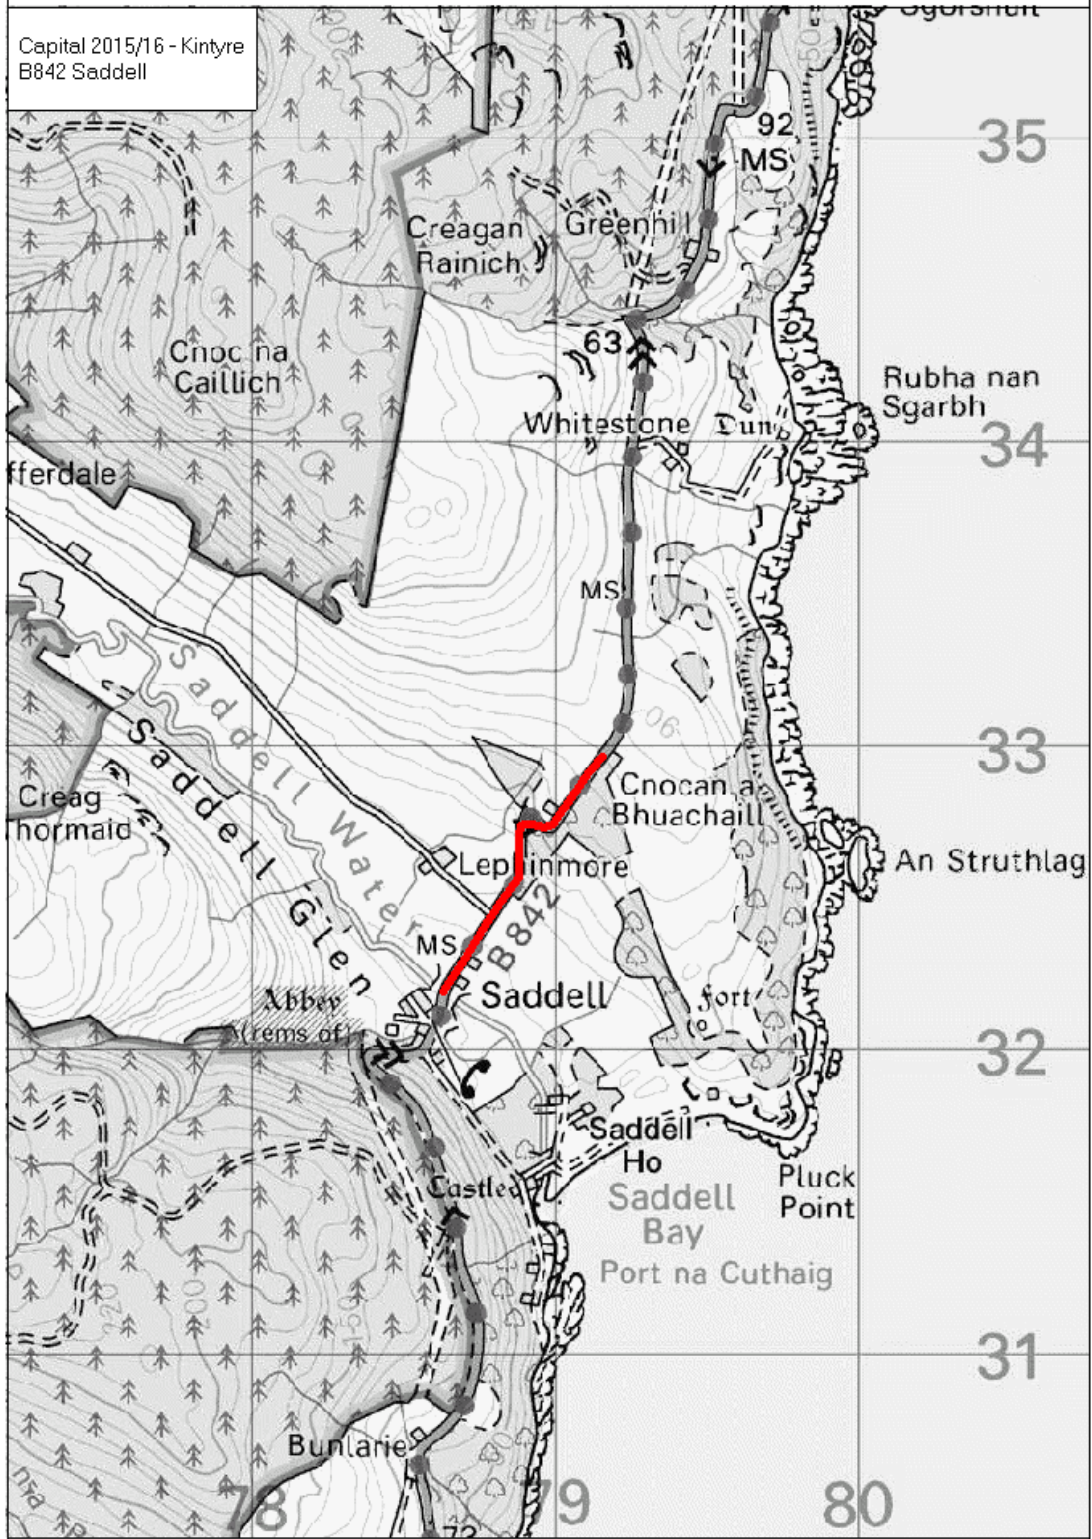

Capital 2015/16 - Kintyre
 B842 East of Askomill

Capital 2015/16 - Kintyre
B842 Saddell

Scale 1:20000

0 1km.

Based upon OS 1:50000 Raster (625km) with the permission of the controller of Her Majesty's Stationery Office