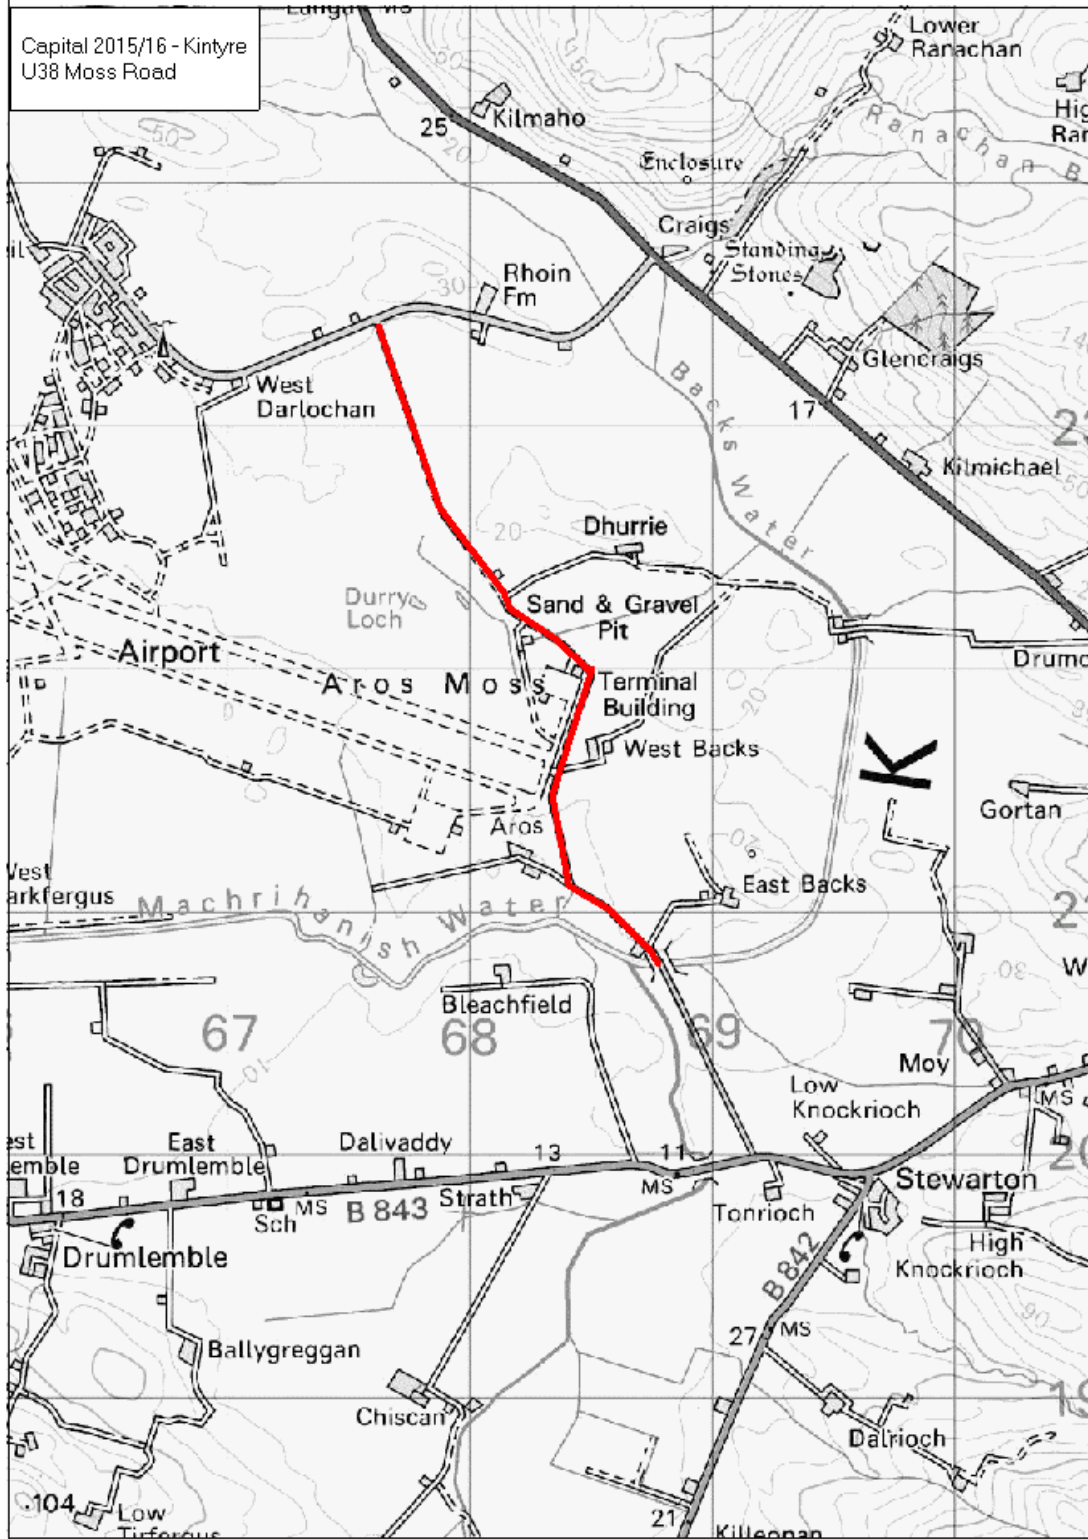

Capital 2015/16 - Kintyre
U38 Moss Road

Scale 1:25000

Based upon OS 1:50000 raster (6/5/14) with the permission of the controller of Her Majesty's Stationery Office ©