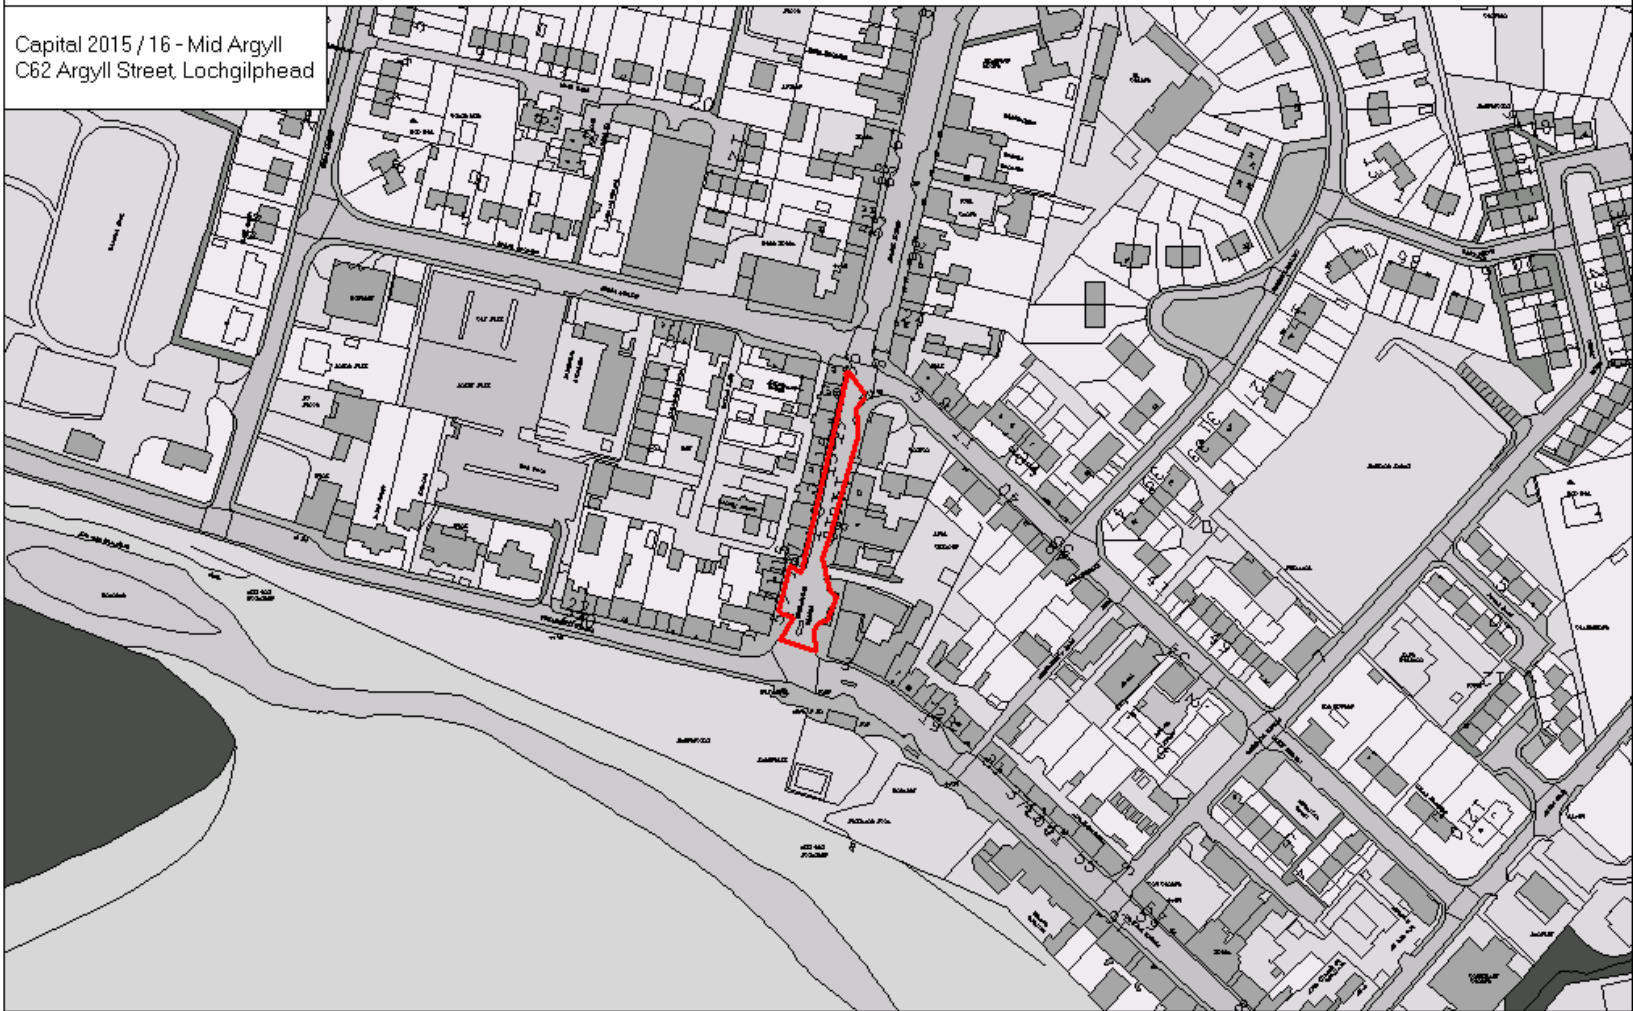

Capital 2015 / 16 - Mid Argyll
C62 Argyll Street Lochgilphead

Scale 1:2500