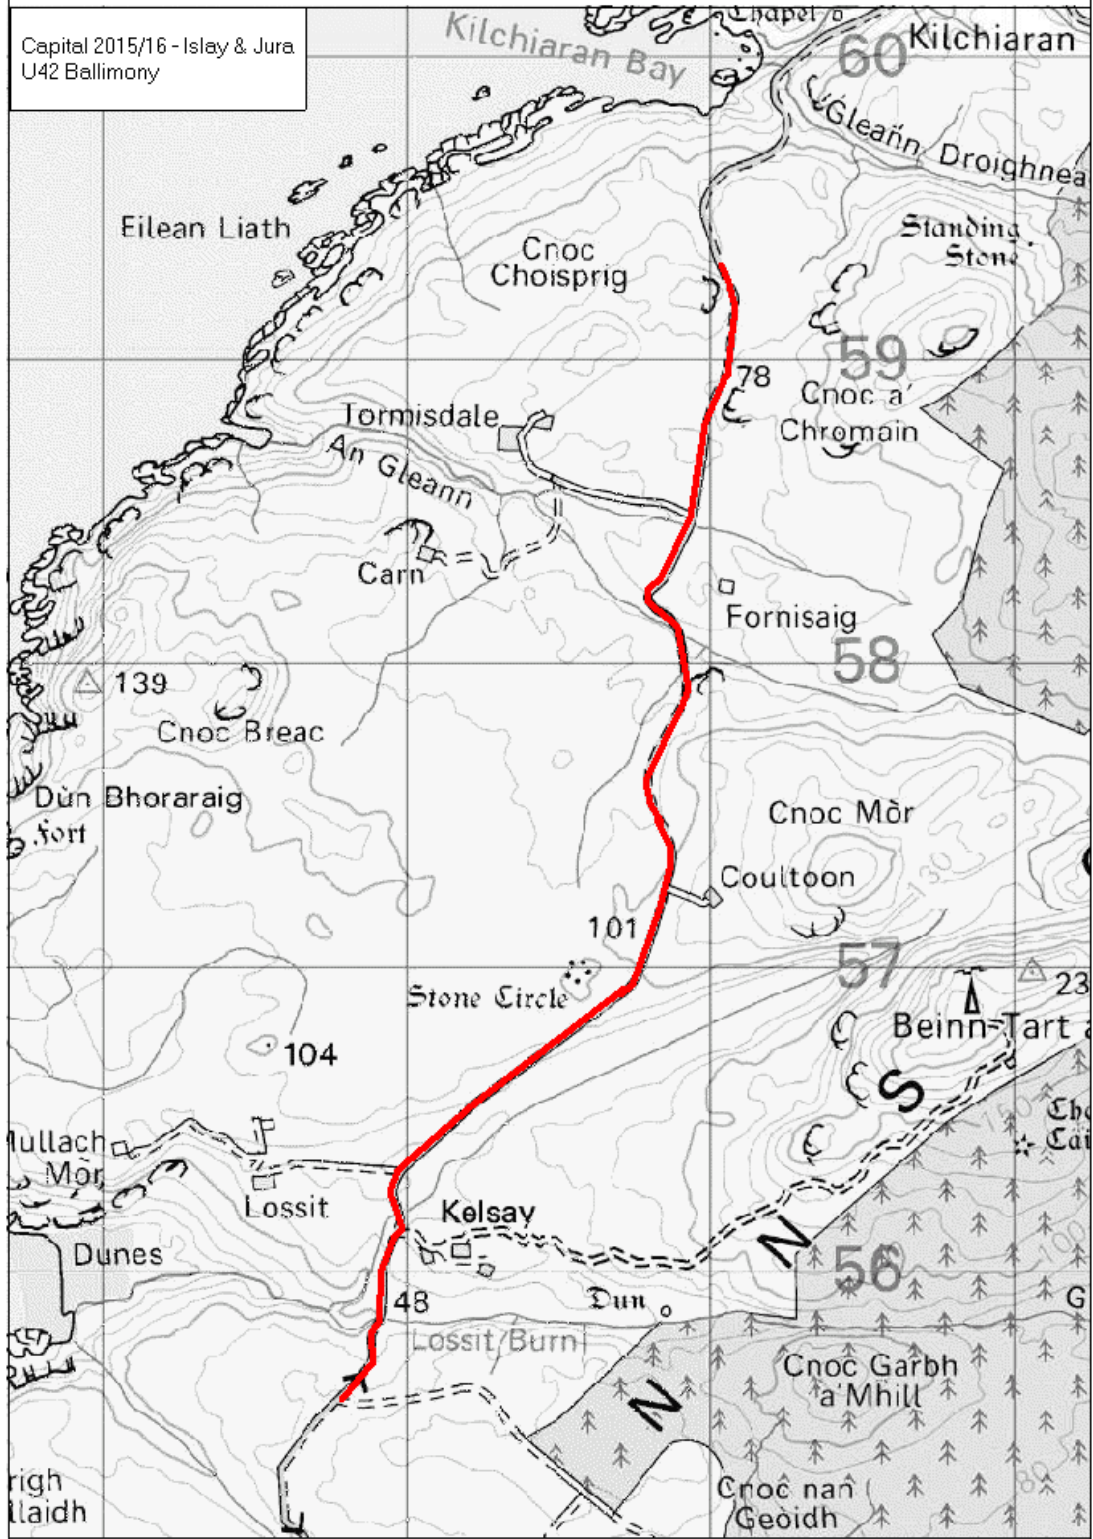

Scale 1:20000

0 1km

Based upon OS 1:50000 Raster (5x5km) with the permission of the controller of Her Majesty's Stationery Office ©

Capital 2015/16 - Islay & Jura
U42 Ballimory

Scale 1:20000

0 1km

Based upon OS 1:50000 raster (5x5km) with the permission of the controller or Her Majesty's Stationery Office ©