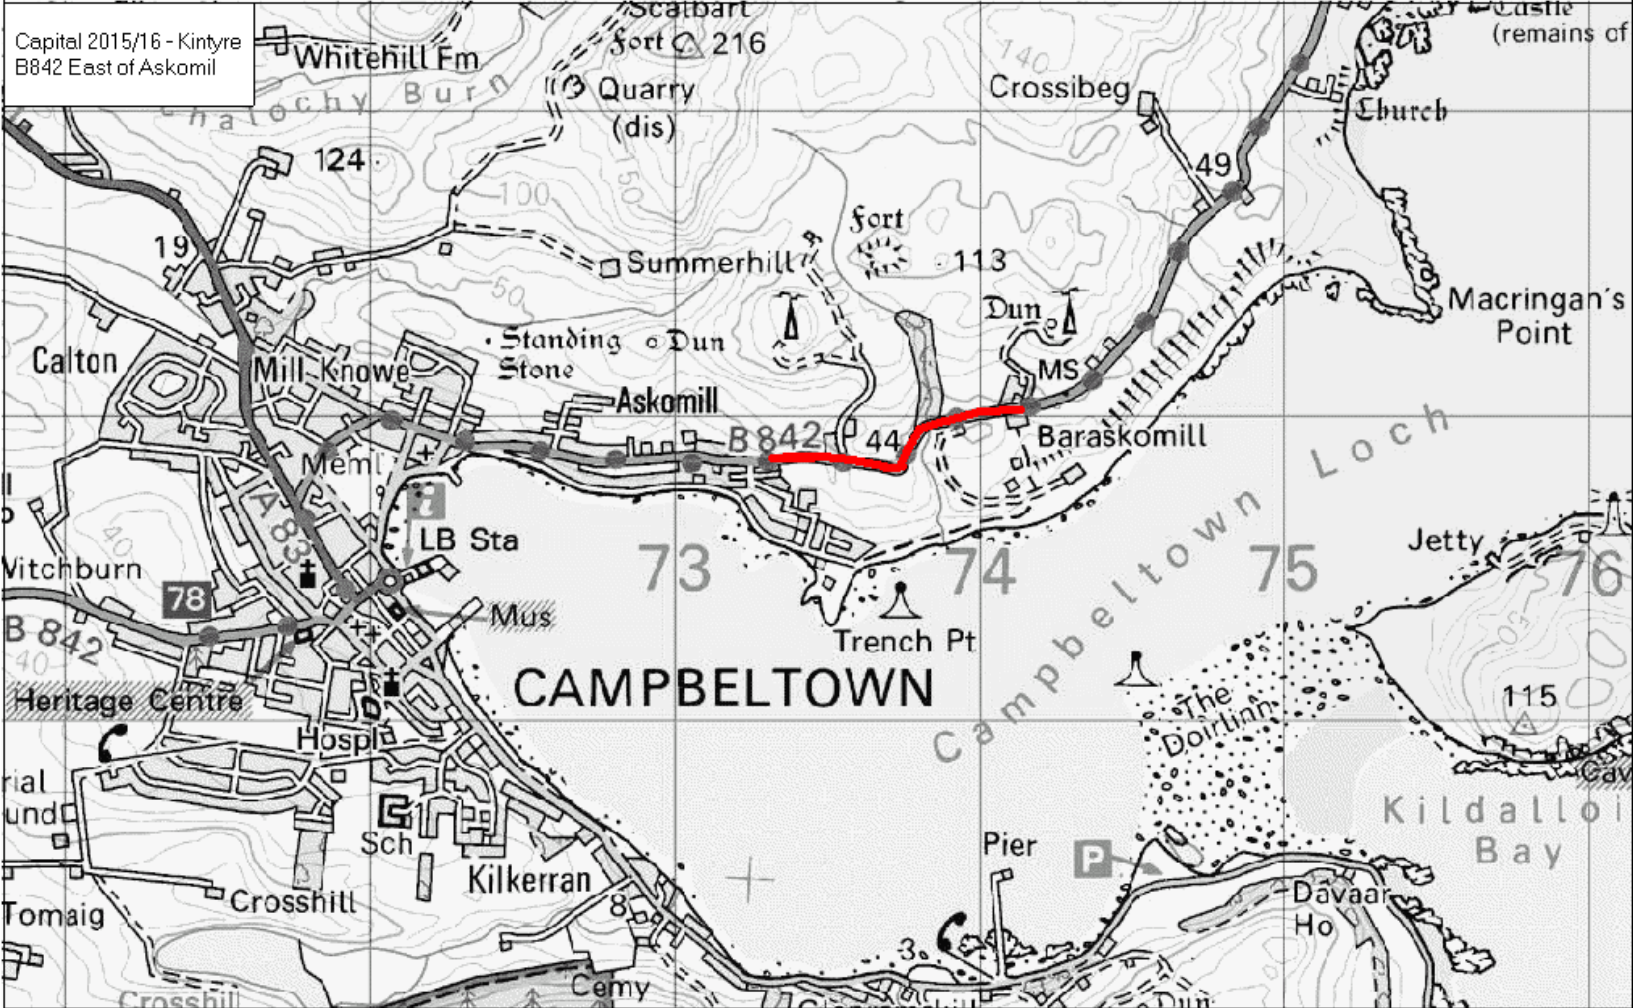

Capital 2015/16 - Kintyre
 B842 East of Askomill

Capital 2015/16 - Kintyre
B842 Saddell

Scale 1:20000

0 1km.

Based upon OS 1:50000 Raster (625km) with the permission of the controller of Her Majesty's Stationery Office