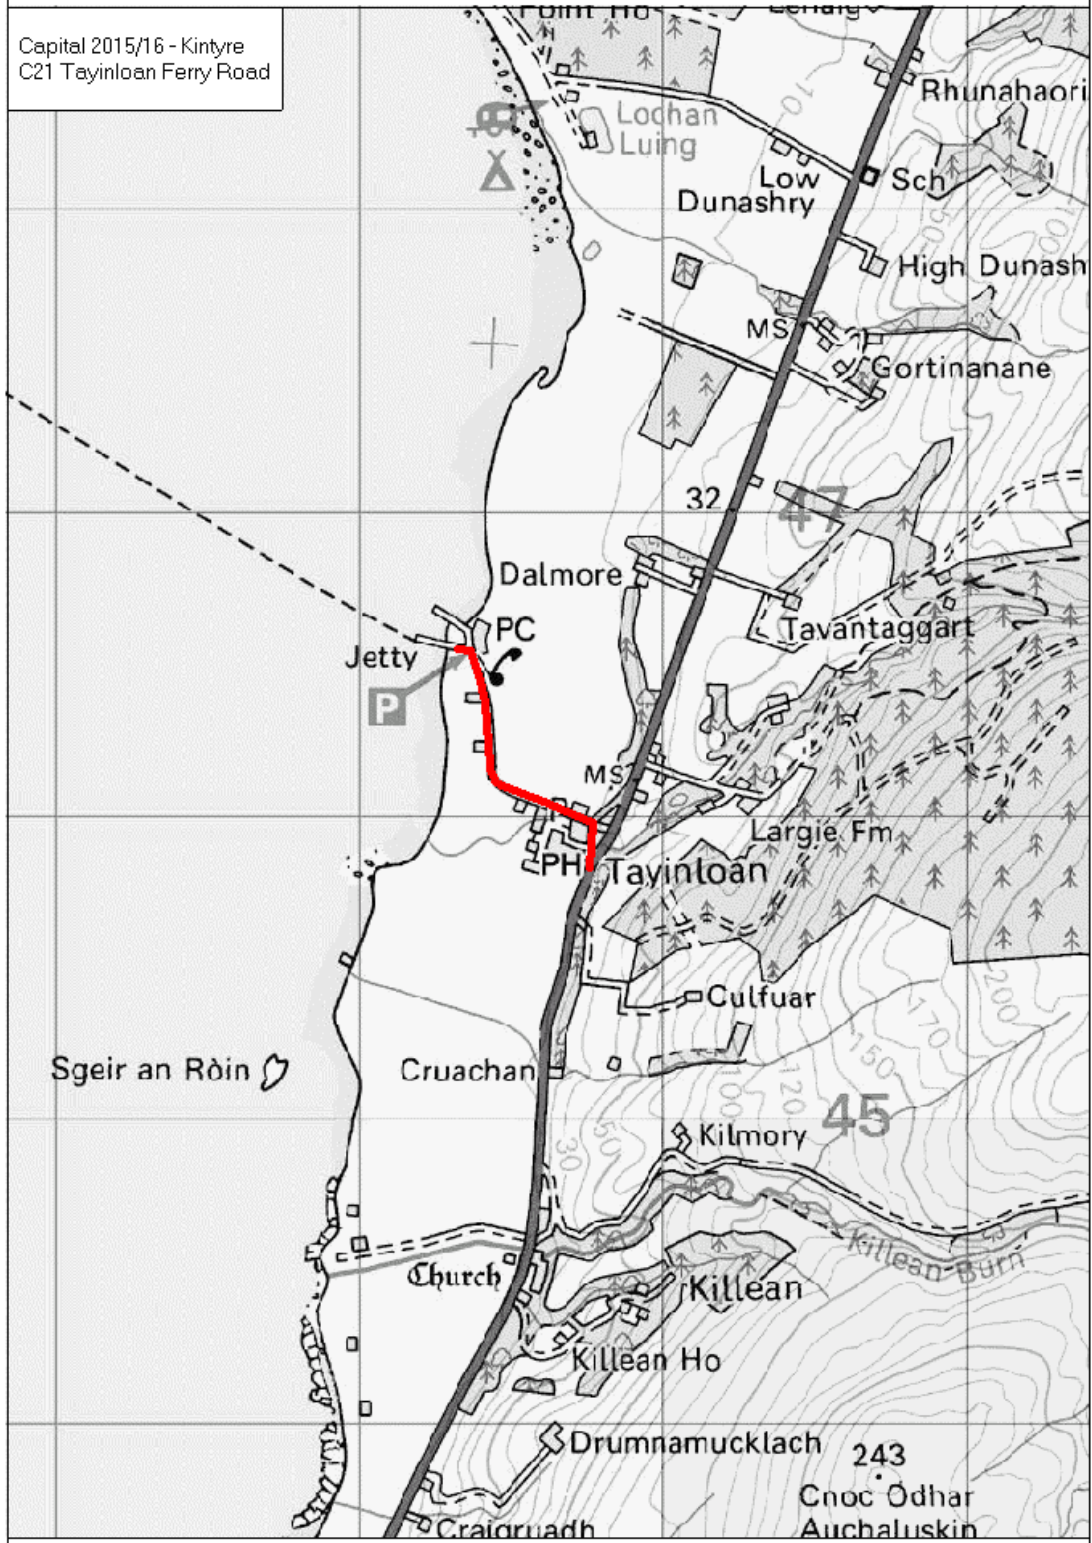

Capital 2015/16 - Kintyre
C19 Polliwilline Phase 1

Scale 1:40000

Based upon OS 1:50000 Raster (5051m) with the permission of the controller of Her Majesty's Stationery Office ©

Capital 2015/16 - Kintyre
C21 Tayinloan Ferry Road