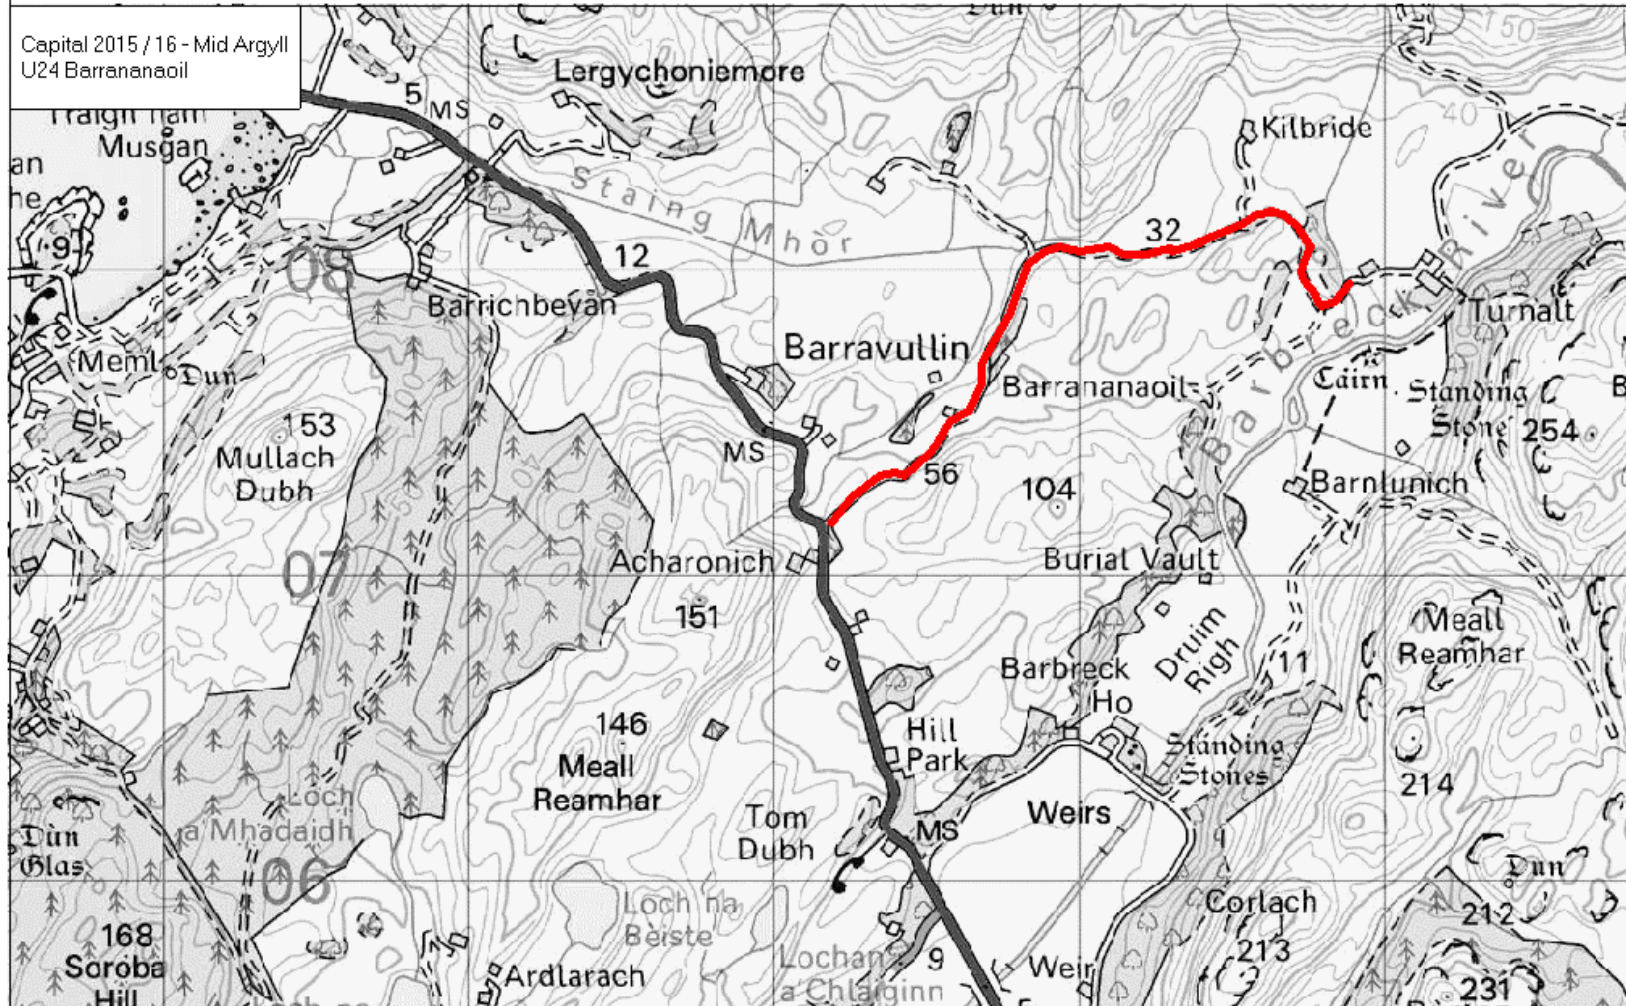

Capital 2015/16 - Kintyre
 B842 East of Askomill

Capital 2015/16 - Kintyre
B842 Saddell

Scale 1:20000

0 1km.

Based upon OS 1:50000 Raster (625km) with the permission of the controller of Her Majesty's Stationery Office